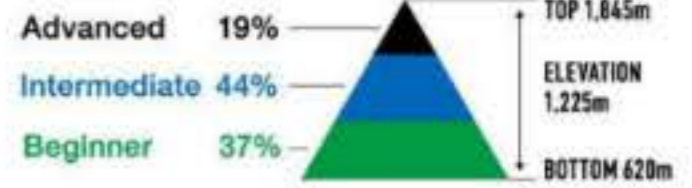

Kagura

1. **Intermediate**
2. HA Descending Trail
   - HB Competition Trail
   - HC Sunshine Trail
   - HD Kagura Main Trail
   - HE Kagura Main Trail Bypass
   - HF Kagura Connection Trail
   - HA Panorama Trail
   - HB Tashiro - Kagura Connection Trail
   - HC Tashiro Trail No.1 A
   - HD Bumps Trail
   - HE Kagura High-Speed Lift No.1 - Tashiro High-Speed Lift No.1 Connection Trail
   - HF Dynamic Trail
   - HA Kamoshika Trail

1. **Beginner**
2. GA Family Trail
   - GB Gondola Trail
   - GC Gondola Line
   - GD Easy Trail
   - GE Tashiro Ladies' Trail
   - GF Skyline Trail
   - GA Gondola East Trail
   - GB Tashiro Alyeska Trail
   - GC Friendly Trail
   - GD Lake Tashiro Trail

KAGURA POWDER STATION Sales of powder skiing equipments and fat ski rentals.