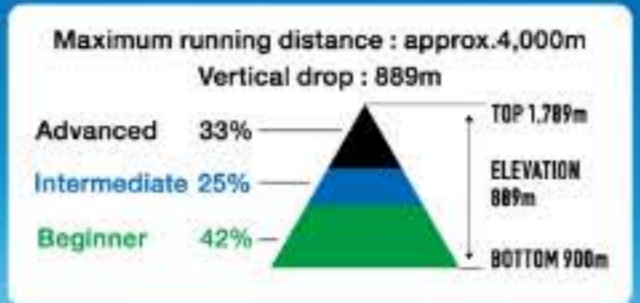

Naeba

- Advanced
 - A2 Splash Bowl
 - B2 Men's Riesen Slalom Trail
 - B3 Women's Riesen Slalom Trail
 - B4 Men's Slalom Trail
 - F2 South Trail of High-Speed Lift No.8
 - F3 The World Cup Mogul Trail
 - I1 Zig-Zag Trail
 - K2 Takenokoyama Trail
- Intermediate
 - A1 Large Trail - General Trail
 - B1 Waku-Waku Trail
 - DG2 Challenge Trail
 - F1 Trail from the north of High-Speed Lift No.8
 - G3 Trail No.3
 - K1 Takenokoyama Skyline Trail
- Beginner
 - DG1 DRAGONDOLA Connection Trail
 - D1 Trail from the south of High-Speed Lift No.4
 - E1 Trail No.5
 - G1 Trail No.2
 - G2 Hiuchi Trail
 - H1 South side of Trail No.4
 - H2 North side of Trail No.4
 - J1 Takenokodaira Trail
 - J2 Takenokodaira Connection Trail
 - L1 Hiuchi Pair Lift No.1 Trail